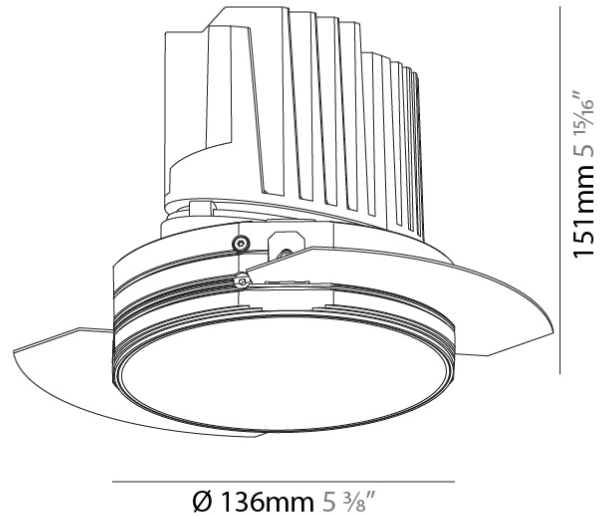

ELECTRICAL

Lamp Type: LED (Zhaga Standard)
Input Wattage (W): 13.2 / 16.5
Total Output Wattage (W): 12.1 / 14.7
Dimming: Tri-Mode (Non-Dimming and Phase Dimming (120Vac only) and 0-10V Dimming)
Driver Included: No
Driver Location: Recessed Housing
Driver Type: Constant Current - Universal
Driver Class: Class 2
Housing: See components
Input Voltage (V): 120 - 277
Constant Current (MA): 350

LED

Number of LEDs: 1
Color Temperature (°K): 2700 / 3000 / 3500 / 4000
Max. Delivered Lumen (lm): 814 / 877 / 911 / 930
Nominal Lumen (lm): 1246 / 1342 / 1396 / 1424
CRI: >90 CRI
Efficiency (%): 90.5
Lamp Life (hrs): 50000
Upon Request: RGB-W Tunable White Special Color Temperature Special LED

OPTICAL

Reflector°: 10
Optic°: Lens Pack - No Lens / Linear Spread Lens / Honeycomb / Spread Lens
Upon Request: Special Beam Angles

RATINGS AND CERTIFICATIONS

382, F 416-247-9319, www.zaneen.com

Not to be used in conjunction with other products. This is the end of the existing Model #. For assistance on 'custom' specifications, contact zteam@zaneen.com. In a constant effort to supply the best product, we reserve the right to change specifications or materials without notice. The most recent specification sheets are found at zaneen.com

IP rating: IP20