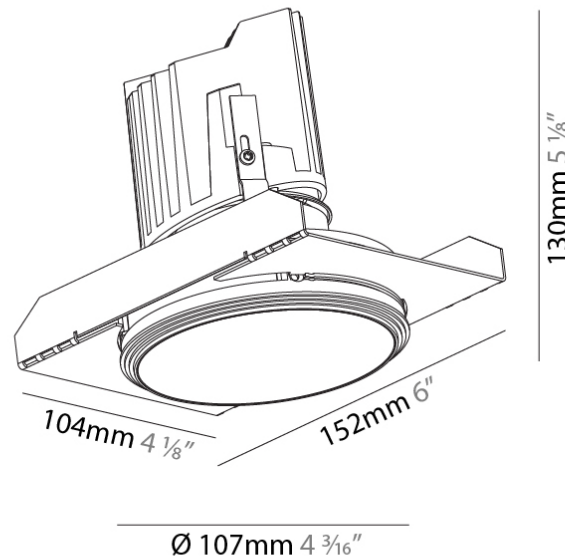

ELECTRICAL

Lamp Type: LED (Zhaga Standard)
Input Wattage (W): 13
Total Output Wattage (W): 11.8
Dimming: Tri-Mode (Non-Dimming and Phase Dimming (120Vac only) and 0-10V Dimming)
Driver Included: No
Driver Location: Recessed Housing
Driver Type: Constant Current - Universal
Driver Class: Class 2
Housing: See components
Input Voltage (V): 120 - 277
Constant Current (MA): 350

LED

Number of LEDs: 1
Color Temperature (°K): 2700 / 3000 / 3500 / 4000
Max. Delivered Lumen (lm): 876 / 909 / 955 / 974
Nominal Lumen (lm): 1304 / 1352 / 1421 / 1450
CRI: >90 CRI
Efficiency (%): 87.9 / 88.4 / 87.9
Lamp Life (hrs): 50000
Upon Request: RGB-W Tunable White Special Color Temperature Special LED

OPTICAL

Reflector°: 18 / 42 / 60
Optic°: Lens Pack - No Lens / Linear Spread Lens / Honeycomb / Spread Lens
Upon Request: Special Beam Angles

RATINGS AND CERTIFICATIONS

382, F 416-247-9319, www.zaneen.com
Certified by Intertek for North American Standards at the end of the existing Model #. For assistance on 'custom' specifications, contact zteam@zaneen.com.
In a constant effort to supply the best product, we reserve the right to change specifications or materials without notice. The most recent specification sheets are found at zaneen.com
IP rating: IP20