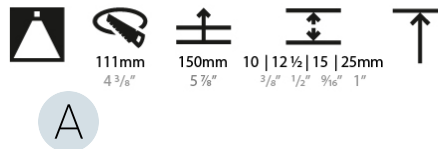

GENERAL

Series: Bioniq
Subseries: Bioniq Round Deep
Brand: Prolicht
Division: Architectural
Mounting Type: Trimless
Mounting Location: Ceiling
Subcategory: Downlight

PHYSICAL

Shape: Round
Diameter (mm): 107
Diameter (in): 4 3/16
Height (mm): 130
Height (in): 5 1/8
Ceiling Thickness (mm): 10 / 12.5 / 15 / 25
Ceiling Thickness (in): 3/8 or 1/2 or 9/16 or 1
Min. Recessing Depth (mm): 150
Min. Recessing Depth (in): 5 7/8
Light Distribution: Downlight
Weight (kg): 0.646
Weight (lbs): 1.42
Fixture Finish: SSR / BKV / CWI / CRY / HAB / UFT / ITA / RUA / FTG / MYG / LOD / PUS / FRO / FUP / KIA / POP / BLS / SPG / MEY / GOH / GUM / CHC / COM / ABZ / JAG / OBR / MOS / ROR
Fixture Material: Aluminum Die Cast
Cut-out Measurements: Ø 111mm / 4 3/8"
Upon Request: Unique Ceiling Thickness

LED

Number of LEDs: 1
Color Temperature (°K): 2700 / 3000 / 3500 / 4000
Max. Delivered Lumen (lm): 876 / 909 / 955 / 974
Nominal Lumen (lm): 1304 / 1352 / 1421 / 1450
CRI: >90 CRI
Efficiency (%): 87.9 / 88.4 / 87.9
Lamp Life (hrs): 50000
Upon Request: RGB-W Tunable White Special Color Temperature Special LED

OPTICAL

Reflector°: 18 / 42 / 60
Optic°: Lens Pack - No Lens / Linear Spread Lens / Honeycomb / Spread Lens
Upon Request: Special Beam Angles

RATINGS AND CERTIFICATIONS

382, F 416-247-9319, www.zaneen.com
 Certified by Intertek for North American Standards at the end of the existing Model #. For assistance on 'custom' specifications, contact zteam@zaneen.com.
 In a constant effort to supply the best product, we reserve the right to change specifications or materials without notice. The most recent specification sheets are found at zaneen.com
 IP rating: IP20