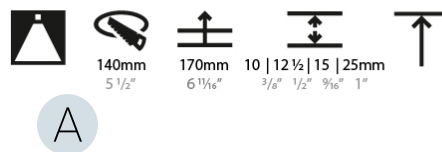

ELECTRICAL

Lamp Type: LED (Zhaga Standard)
Input Wattage (W): 13.2 / 16.5
Total Output Wattage (W): 12.1 / 14.7
Dimming: Tri-Mode (Non-Dimming and Phase Dimming (120Vac only) and 0-10V Dimming)
Driver Included: No
Driver Location: Recessed Housing
Driver Type: Constant Current - Universal
Driver Class: Class 2
Housing: See components
Input Voltage (V): 120 - 277
Constant Current (MA): 350

LED

Number of LEDs: 1
Color Temperature (°K): 2700 / 3000 / 3500 / 4000
Max. Delivered Lumen (lm): 814 / 877 / 911 / 930
Nominal Lumen (lm): 1246 / 1342 / 1396 / 1424
CRI: >90 CRI
Efficiency (%): 90.5
Lamp Life (hrs): 50000
Upon Request: RGB-W Tunable White Special Color Temperature Special LED

OPTICAL

Reflector°: 10
Optic°: Lens Pack - No Lens / Linear Spread Lens / Honeycomb / Spread Lens
Upon Request: Special Beam Angles

RATINGS AND CERTIFICATIONS

382, F 416-247-9319, www.zaneen.com

Not to be used in conjunction with other products. This is the end of the existing Model #. For assistance on 'custom' specifications, contact zteam@zaneen.com. In a constant effort to supply the best product, we reserve the right to change specifications or materials without notice. The most recent specification sheets are found at zaneen.com

IP rating: IP20